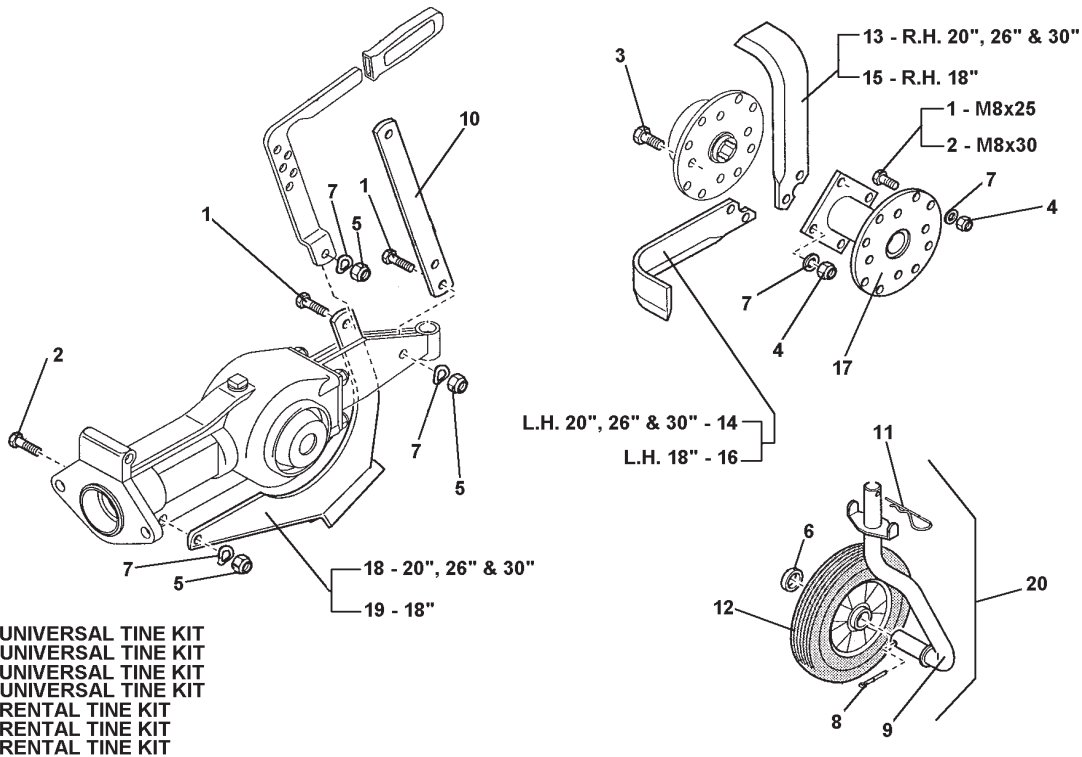

600/700.08.0-8.3

ID	PART NO	DESCRIPTION	ID	PART NO	DESCRIPTION
1	311.12151	SCREW, M8X25	16	580.59278	TINE, L.H., 18" TILLER
2	311.12152	SCREW, M8X30	17	590.48422	SPACER KNIVES
3	311.12153	SCREW, M8X35	18	590.49850	CERNTAL KNIFE
4	312.41080	NUT, SELF LOCKING, M8	19	590.59231	CENTRAL KNIFE
5	312.41085	NUT, SELF LOCKING, M8	20	922.42465	TRANSPORT WHEEL ASSEMBLY OLD STYLE, FOR NEW STYLE CLICK HERE
6	314.00181	WASHER	21	T18U	18" UNIVERSAL TINE KIT 18"
7	314.23084	WASHER, LOCK, M8.4	22	T20U	20" UNIVERSAL TINE KIT 20"
8	341.10042	COTTER PIN	23	T26U	26" UNIVERSAL TINE KIT 26"
9	561.42467	WHEEL SUPPORT PIN	24	T30U	30" UNIVERSAL TINE KIT 30"
10	561.59363	HOOD ROD	25	T20R	20" RENTAL TINE KIT 20"
11	580.02052	PIN	26	T26R	26" RENTAL TINE KIT 26"
12	580.42468	RUBBER WHEEL	27	T30R	30" RENTAL TINE KIT 30"
13	580.59275	TINE, R.H., 20" - 30" TILLER			
14	580.59276	TINE, L.H., 20" - 30" TILLER			
15	580.59277	TINE, R.H., 18" TILLER