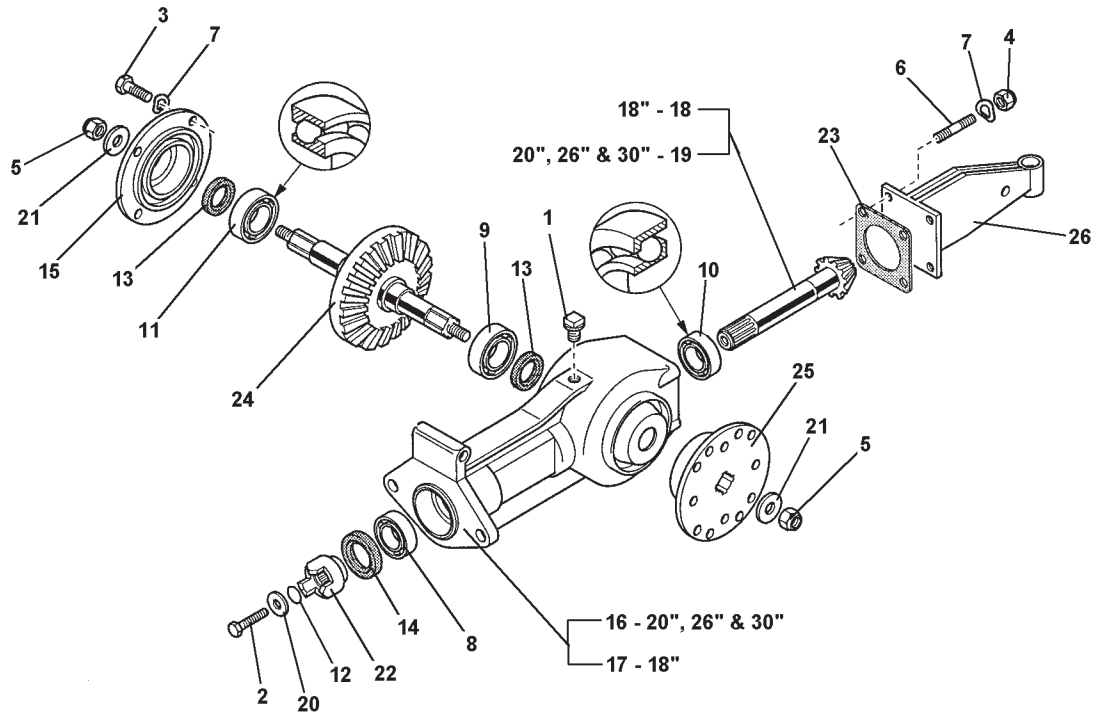

A M E R I C A

Illustrated Parts Rotary Tillers 1995 - Present

BCS America LLC
4859 N Lagoon
Portland OR, 97217

P: 503-252-3115
F: 503-252-4322
orders@luckybes.com

600/700.07.0-7.2

ID	PART NO	DESCRIPTION	ID	PART NO	DESCRIPTION
1	300.40001	PLUG	22	564.58941	PTO COUPLER
2	311.12093	SCREW, M6X20	23	580.49859	BACK COVER GASKET
3	311.12151	SCREW, M8X25	24	590.48408	TINE SHAFT AND GEAR
4	312.41085	NUT, SELF LOCKING, M8	25	590.48435	BLADE HOLDER FLANGE
5	312.41141	NUT, SELF LOCKING, M14	26	590.49853	REAR COVER FOR TILLER
6	313.12078	STUD, M8X32X14X14	27	592.90859	GEARBOX COMPLETE 20", 26", 30"
7	314.21083	WASHER, LOCKING, M8.4	28	592.90858	GEARBOX COMPLETE 18"
8	371.11200	BEARING, M20X42X12			AS PICTURED LESS REF#25
9	371.11255	BEARING, M25X52X15			AS PICTURED LESS REF#25
10	371.41201	BEARING, M20X47X14			
11	371.11255	BEARING, M25X52X15			
12	381.11554	"O" RING			
13	382.12503	OIL SEAL			
14	382.12842	OIL SEAL, 28X42X7			
15	511.48428	COUPLING			
16	512.48405	GEAR CASE HOUSING			
17	512.59225	GEAR CASE HOUSING, 18" TILLER			
18	524.59226	PINION SHAFT, 18" TILLER			
19	524.59230	PINION SHAFT, 20" - 30" TILLER			
20	561.42291	WASHER			
21	561.48438	WASHER			