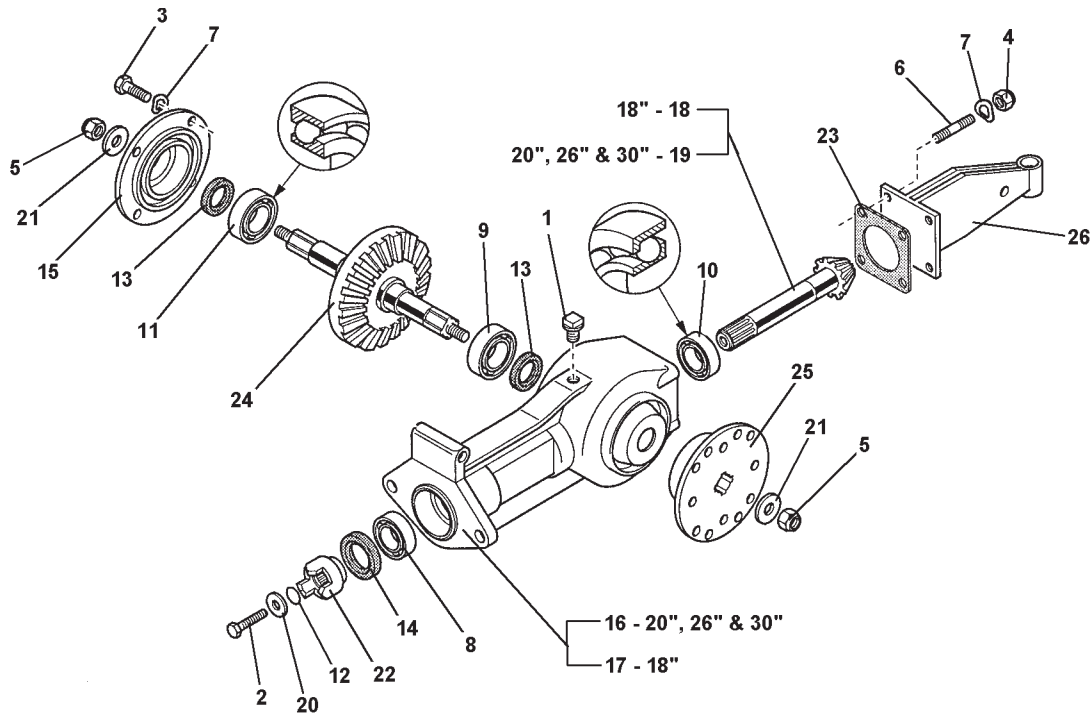

A M E R I C A

Illustrated Parts Rotary Tillers 1995 - Present

BCS America LLC
4859 N Lagoon
Portland OR, 97217

P: 503-252-3115
F: 503-252-4322
orders@luckybes.com

600/700.07.0-7.2

ID	PART NO	DESCRIPTION	ID	PART NO	DESCRIPTION
1	300.40001	PLUG	22	564.58941	PTO COUPLER
2	311.12093	SCREW, M6X20	23	580.49859	BACK COVER GASKET
3	311.12151	SCREW, M8X25	24	590.48408	TINE SHAFT AND GEAR
4	312.41085	NUT, SELF LOCKING, M8	25	590.48435	BLADE HOLDER FLANGE
5	312.41141	NUT, SELF LOCKING, M14	26	590.49853	REAR COVER FOR TILLER
6	313.12078	STUD, M8X32X14X14	27	592.90859	GEARBOX COMPLETE 20", 26", 30"
7	314.21083	WASHER, LOCKING, M8.4	28	592.90858	GEARBOX COMPLETE 18"
8	371.11200	BEARING, M20X42X12			AS PICTURED LESS REF#25
9	371.11255	BEARING, M25X52X15			AS PICTURED LESS REF#25
10	371.41201	BEARING, M20X47X14			
11	371.11255	BEARING, M25X52X15			
12	381.11554	"O" RING			
13	382.12503	OIL SEAL			
14	382.12842	OIL SEAL, 28X42X7			
15	511.48428	COUPLING			
16	512.48405	GEAR CASE HOUSING			
17	512.59225	GEAR CASE HOUSING, 18" TILLER			
18	524.59226	PINION SHAFT, 18" TILLER			
19	524.59230	PINION SHAFT, 20" - 30" TILLER			
20	561.42291	WASHER			
21	561.48438	WASHER			