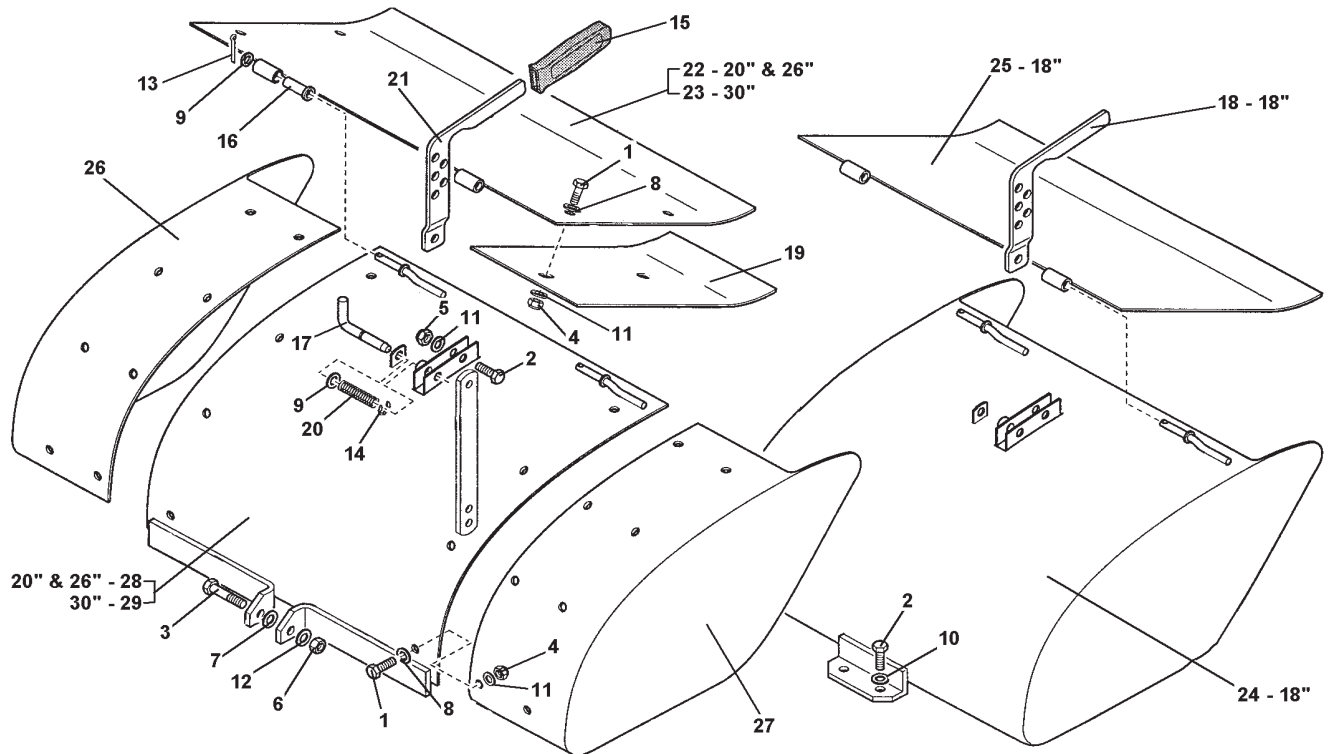

600/700.09.0-9.2

ID	PART NO	DESCRIPTION	ID	PART NO	DESCRIPTION
1	311.11151	SCREW, M8X16	21	590.49863	DEPTH ADJUSTMENT LEVER
2	311.12151	SCREW, M8X25	22	590.59356	CENTER FLAP, 20" & 26" TILLER
3	311.12294	SCREW, M12X85	23	590.59360	CENTER FLAP 30"
4	312.11080	NUT, M8	24	590.59365	TILLER HOOD, 18"
5	312.41085	NUT, SELF LOCKING, M8	25	590.59370	CENTER FLAP, 18"
6	312.41121	NUT, M12	26	590.59379	RIGHT SIDE FENDER, 20"-30" TILLER
7	314.10131	FLAT WASHER	27	590.59380	LEFT SIDE FENDER, 20" - 30" TILLER
8	314.11084	WASHER, FLAT, M8.4	28	590.59381	TILLER HOOD, 20" & 26" TILLER
9	314.11104	WASHER	29	590.59382	CENTER HOOD 30" TILLER
10	314.21083	WASHER, M8.4	NP	580.51126	DECAL, TILLER ADJUSTMENT
11	314.23084	WASHER, LOCK, M8.4	NP	580.59450	DECAL, BCS LOGO
12	314.23130	WASHER, LOCK, M13	NP	580.47976	DECAL, DANGER
13	341.10028	COTTER PIN	NP	580.57724	DECAL, SEE OPERATORS MANUAL
14	352.11080	SNAP RING			
15	551.02714	KNOB			
16	551.42109	BUSHING			
17	561.52053	ADJUSTMENT PIN			
18	561.59372	KNIVE ROD			
19	561.59383	SIDE FLAP			
20	580.52050	SPRING