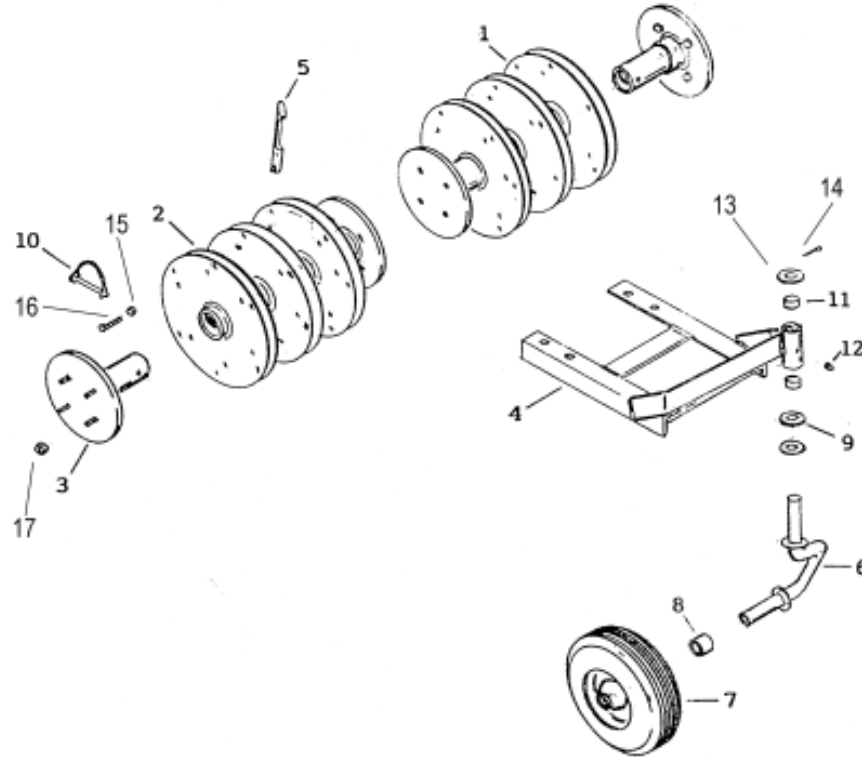

A M E R I C A

ID	PART NO	DESCRIPTION	DENOMINACION	NOTES
1	35251	TINE DRUM, RH		**= PLEASE SOURCE LOCALLY
2	35252	TINE DRUM, LH		
3	35253	WHEEL ADAPTER		
4	35254	FRAME WITH BUSHINGS		
5	35226	TINE, AERATOR		
6	35241	CASTER YOKE		
7	35248	WHEEL 3036 TB AERATOR		
8	35242	SPACER		
9	45061	NYLON WASHER, CASTER		
10	35255	LOCK PIN 5/16" X 2 3/4"		
11	200185	BUSHING		
12	58106	GREASE ZERK		
13	**	FLAT WASHER 3/4" SAE		
14	**	COTTER PIN 1/8" X 1"		
15	**	HEX HEAD CAP SCREW 1/4" X 1 1/4"		
16	**	LOCKNUT 1/4"		