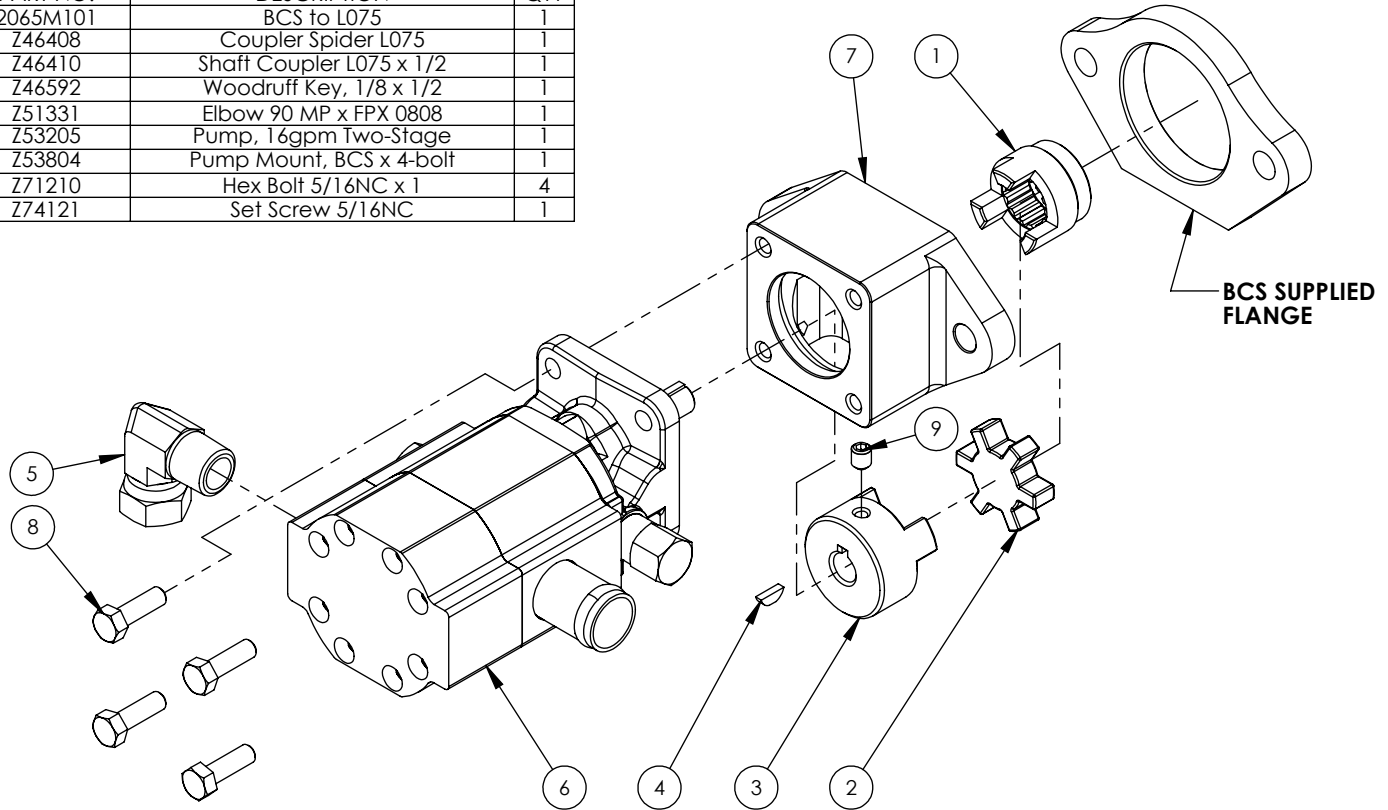

2065A102 BCS ASSEMBLY PARTS

ITEM	PART NO.	DESCRIPTION	QTY
1	2054W603	Weldment, WX540 Tank - Axle	1
2	2065W101	BCS Tongue Weldment	1
3	Z71535	Hex Bolt 1/2NC x 3-1/2	1
4	Z72231	Hex Lock Nut 3/8NC	4
5	Z72251	Hex Lock Nut 1/2NC	1
6	Z73151	Flat Washer, 1/2	1
7	Z76231	Carriage Bolt 3/8NC x 1	4

2065A101 PARTS BREAKDOWN

ITEM	PART NO.	DESCRIPTION	QTY
1	2065M101	BCS to L075	1
2	Z46408	Coupler Spider L075	1
3	Z46410	Shaft Coupler L075 x 1/2	1
4	Z46592	Woodruff Key, 1/8 x 1/2	1
5	Z51331	Elbow 90 MP x FPX 0808	1
6	Z53205	Pump, 16gpm Two-Stage	1
7	Z53804	Pump Mount, BCS x 4-bolt	1
8	Z71210	Hex Bolt 5/16NC x 1	4
9	Z74121	Set Screw 5/16NC	1

WX540-BCS PARTS BREAKDOWN

ITEM	PART NO.	DESCRIPTION	QTY
1	2016M602	Pin, Pivot Threaded	1
2	2052L208	Bracket, Manual Tube	1
4	2054A402	Breather cap dipstick	1
5	2054L412	Clamp, Two Hose	1
6	2054W405	Jack Stand, Rear	2
7	2054W407	Handle, Rear Jack Lock	2
10	2065L101	Swivel Limiter	1
11	6011L128	Single Hose Clamp	2
12	Z51221	Reducer FP x MP 1208	1
13	Z51331	Elbow 90 MP x FPX 0808	1
14	Z52309	1/2" Hose, 1/2MPx1/2MPx 70"	1
15	Z52325	1/2" Hose, MP08 x MP08 Swivel x 108"	1
16	Z52415	1" Tank Truck Hose x 50"	1
17	Z55301	Oil Filter - 3/4 - Particulate	1
18	Z55302	Filter Cap, 3/4 x 3/4	1
19	Z72221	Hex Lock Nut 5/16NC	4
20	Z72251	Hex Lock Nut 1/2NC	2
21	Z79132	Weld Screw, 5/16NC x 5/8	1
22	Z79401	Hose Clamp, #16	2
23	Z91202	Assembly, 1000# 4-Bolt Hub	2
24	Z91301	4.80-8 LRB SportTrail	2
25	Z96503	Manual Tube 3-1/2 Short	1