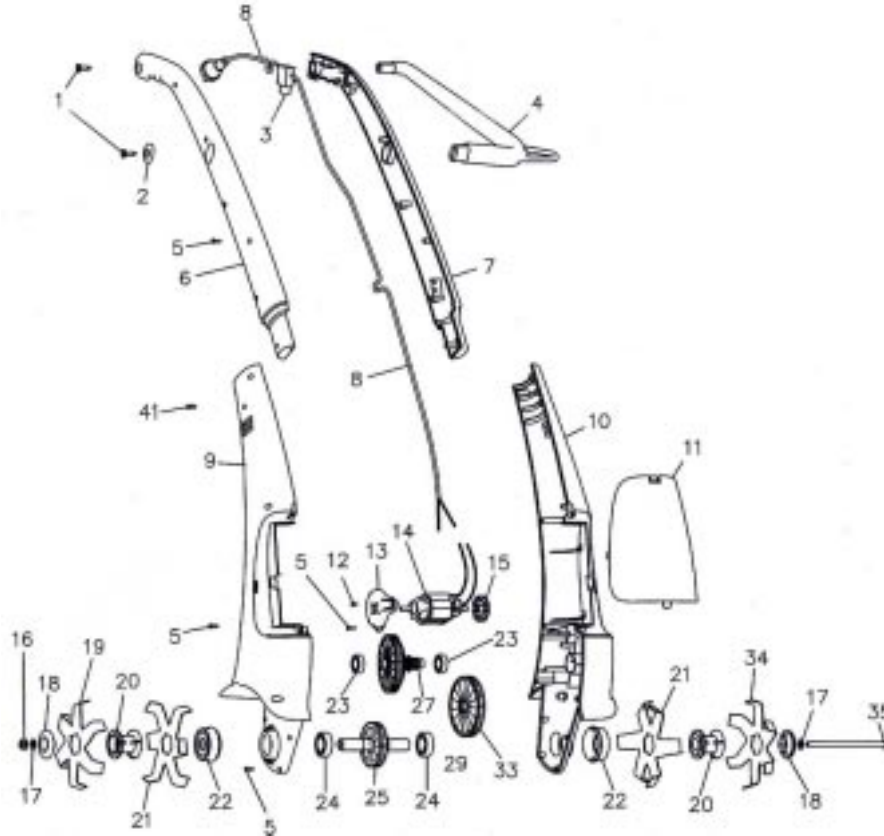

A M E R I C A

ID	PART NO	DESCRIPTION
1	86.3988.200	SCREW .6X25 SPECIAL
2	31.0005.200	GROMMET
3	31.0025.114	SWITCH
4	31.0005.160	SIDE HANDLE
5	86.3982.014	SCREW
6	31.0005.143	UPPER HANDLERH
7	31.0005.153	UPPER HANDLELH
8	31.0025.119	CORD PLUG IN
9	31.0005.104	LOWER HANDLE RH
10	31.0005.124	LOWER HANDLELH
11	31.0005.135	FRONT SHIELD
12	86.1803.080	SCREW
13	31.0025.121	ARMATURE COVER
14	83.2030.000	ARMATURE
15	31.0025.140	FLYWHEEL
16	81.4588.000	NUT
17	84.3685.000	WASHER
18	31.0015.130	CAP, BLADE HUB
19	31.0015.104	TINE, RH OUTSIDE
20	31.0015.120	TINE SPACER
21	31.0015.105	BLADE, INSIDE
22	31.0015.110	TINE SPACER INSIDE
23	81.2523.000	BEARING 6002 2RS
24	81.2632.000	BEARING 6004 2RS1
25	31.0005.300	TINE SHAFT & GEAR
27	31.0005.350	GEAR
33	31.0005.305	GEAR
34	31.0015.103	TINE, LH OUTSIDE
35	86.3090.000	BOLT
41	86.3982.020	SCREW 3.5X19